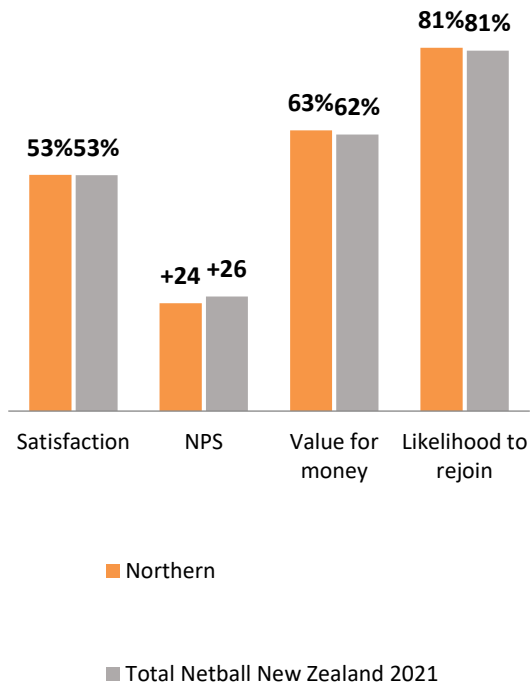

Netball New Zealand: Northern

Sample size of Region: n=656*

Sample size of Total Netball New Zealand 2021: n=3466*

*Note some questions exclude "Don't know"/ "Not applicable" answers so bases sizes may be smaller

Key metrics

Focus for improvement

Satisfaction with drivers (% very/ extremely satisfied)

Emphasis on fun, winning and skills

Centre environment (% agree/ strongly agree)

	Northern	Total Netball New Zealand 2021
Supportive and encouraging environment	79%	79%
I feel pressure from my centre to train more than I would like to	7%	7%
Too much focus on certain players/ teams	-	-