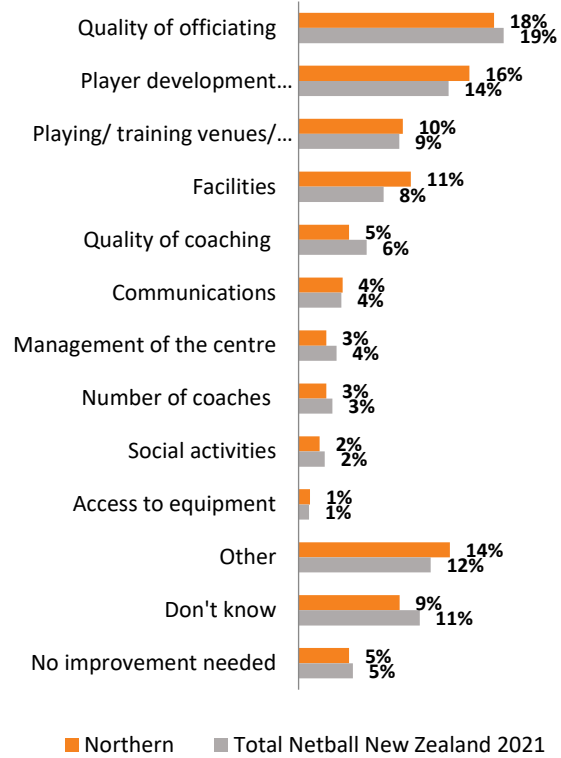

Netball New Zealand: Northern

Sample size of Region: n=656*

Sample size of Total Netball New Zealand 2021: n=3466*

*Note some questions exclude "Don't know"/ "Not applicable" answers so bases sizes may be smaller

Key metrics

Focus for improvement

Satisfaction with drivers (% very/ extremely satisfied)

Emphasis on fun, winning and skills

Centre environment (% agree/ strongly agree)

	Northern	Total Netball New Zealand 2021
Supportive and encouraging environment	79%	79%
I feel pressure from my centre to train more than I would like to	7%	7%
Too much focus on certain players/ teams	-	-

Sample profile

	Northern	Total Netball New Zealand 2021
Male	2%	3%
Female	98%	97%
5-12 years	46%	39%
13-18 years	23%	23%
19-34 years	13%	16%
35+ years	18%	22%
European/ Pākehā	76%	83%
Māori	21%	24%
Asian/ Indian	7%	3%
Pasifika	14%	8%
Other	7%	4%