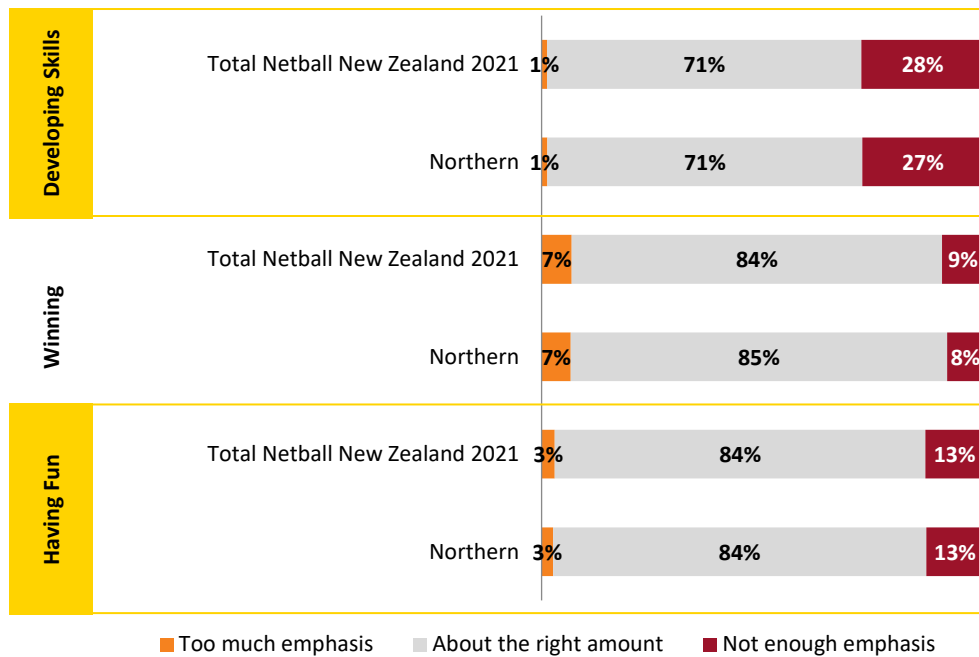

Netball New Zealand: Northern

Sample size of Region: n=656*

Sample size of Total Netball New Zealand 2021: n=3466*

*Note some questions exclude "Don't know"/ "Not applicable" answers so bases sizes may be smaller

Key metrics

Focus for improvement

Satisfaction with drivers (% very/ extremely satisfied)

Emphasis on fun, winning and skills

Centre environment (% agree/ strongly agree)

	Northern	Total Netball New Zealand 2021
Supportive and encouraging environment	79%	79%
I feel pressure from my centre to train more than I would like to	7%	7%
Too much focus on certain players/ teams	-	-

Sample profile

	Northern	Total Netball New Zealand 2021
Male	2%	3%
Female	98%	97%
5-12 years	46%	39%
13-18 years	23%	23%
19-34 years	13%	16%
35+ years	18%	22%
European/ Pākehā	76%	83%
Māori	21%	24%
Asian/ Indian	7%	3%
Pasifika	14%	8%
Other	7%	4%