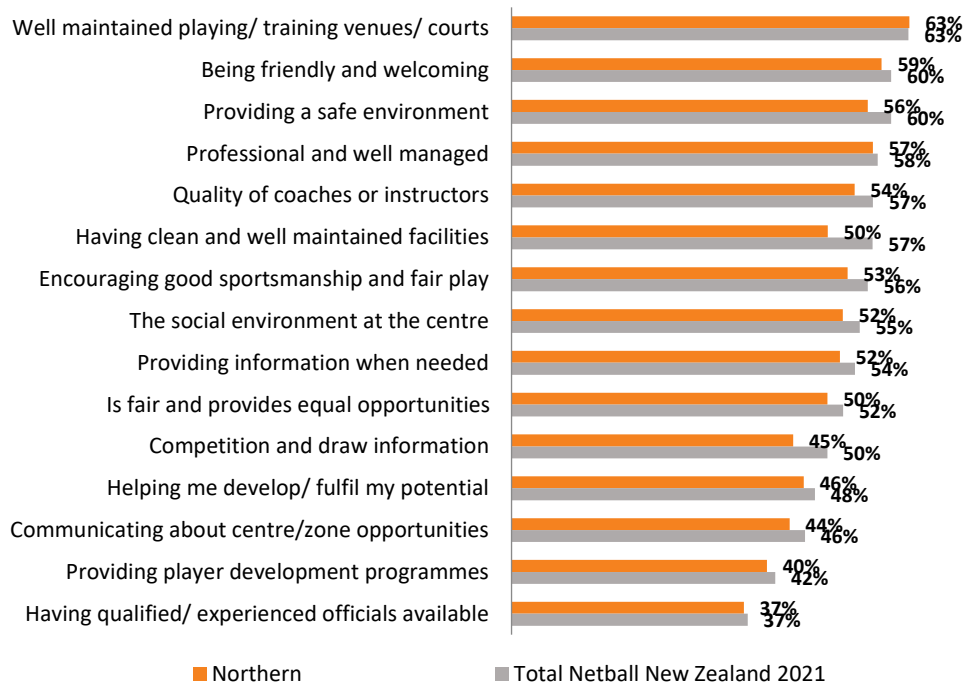

Netball New Zealand: Northern

Sample size of Region: n=656*

Sample size of Total Netball New Zealand 2021: n=3466*

*Note some questions exclude "Don't know"/ "Not applicable" answers so bases sizes may be smaller

Key metrics

Focus for improvement

Satisfaction with drivers (% very/ extremely satisfied)

Emphasis on fun, winning and skills

Centre environment (% agree/ strongly agree)

	Northern	Total Netball New Zealand 2021
Supportive and encouraging environment	79%	79%
I feel pressure from my centre to train more than I would like to	7%	7%
Too much focus on certain players/ teams	-	-